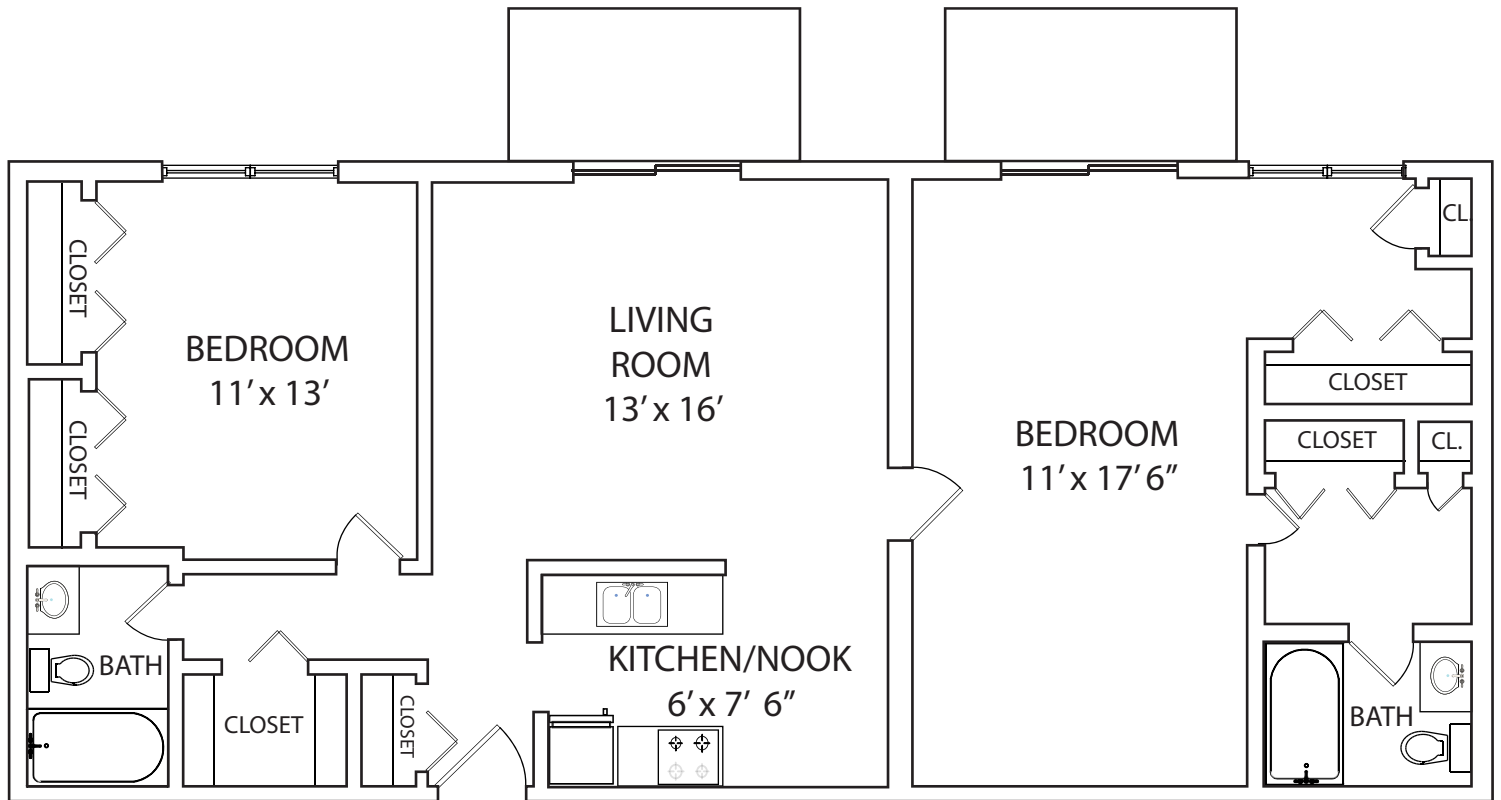

Two Bedroom

Crestwood Village West
230 Welcome Way Blvd.
Indianapolis, IN 46214

(317) 271-6475

Crestwood-Living.com

* Room sizes and dimensions are approximate.