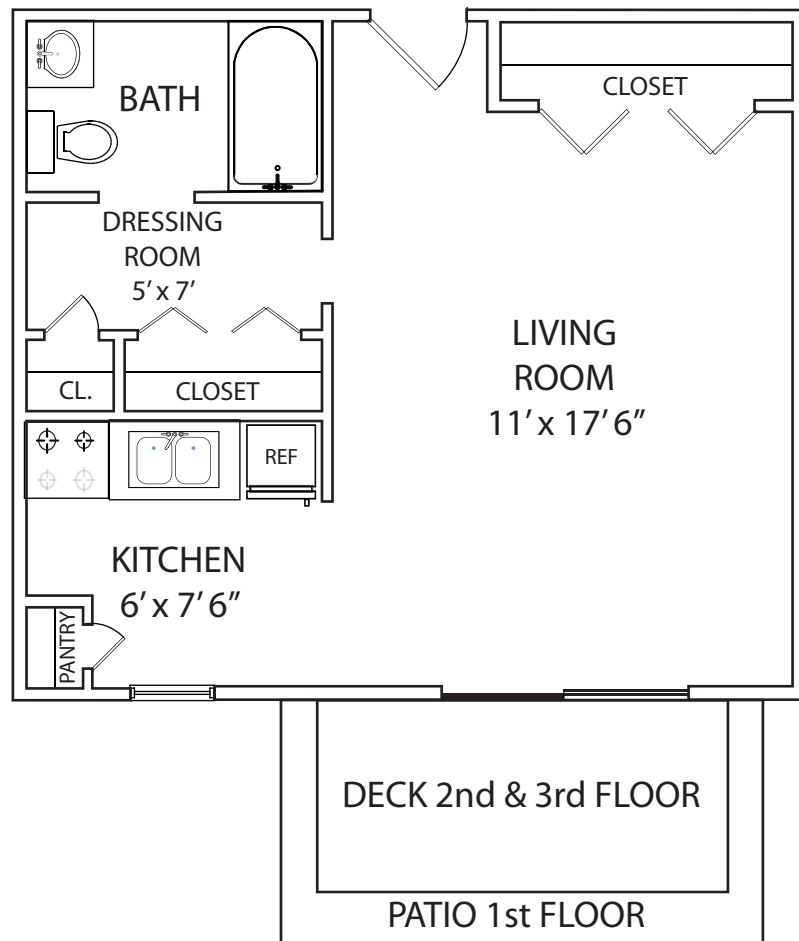

Studio Apartment

Crestwood Village West
230 Welcome Way Blvd.
Indianapolis, IN 46214

(317) 271-6475

Crestwood-Living.com

* Room sizes and dimensions are approximate.