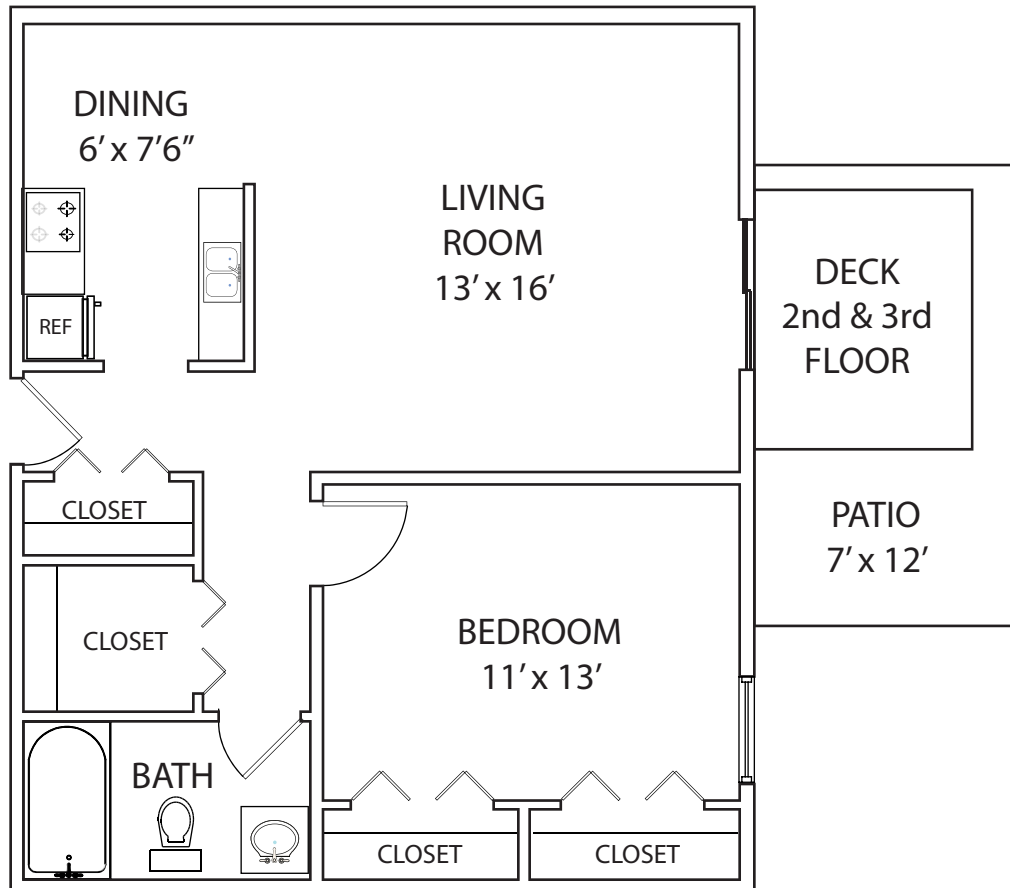

# One Bedroom

Crestwood Village West  
230 Welcome Way Blvd.  
Indianapolis, IN 46214

(317) 271-6475

Crestwood-Living.com

\* Room sizes and dimensions are approximate.