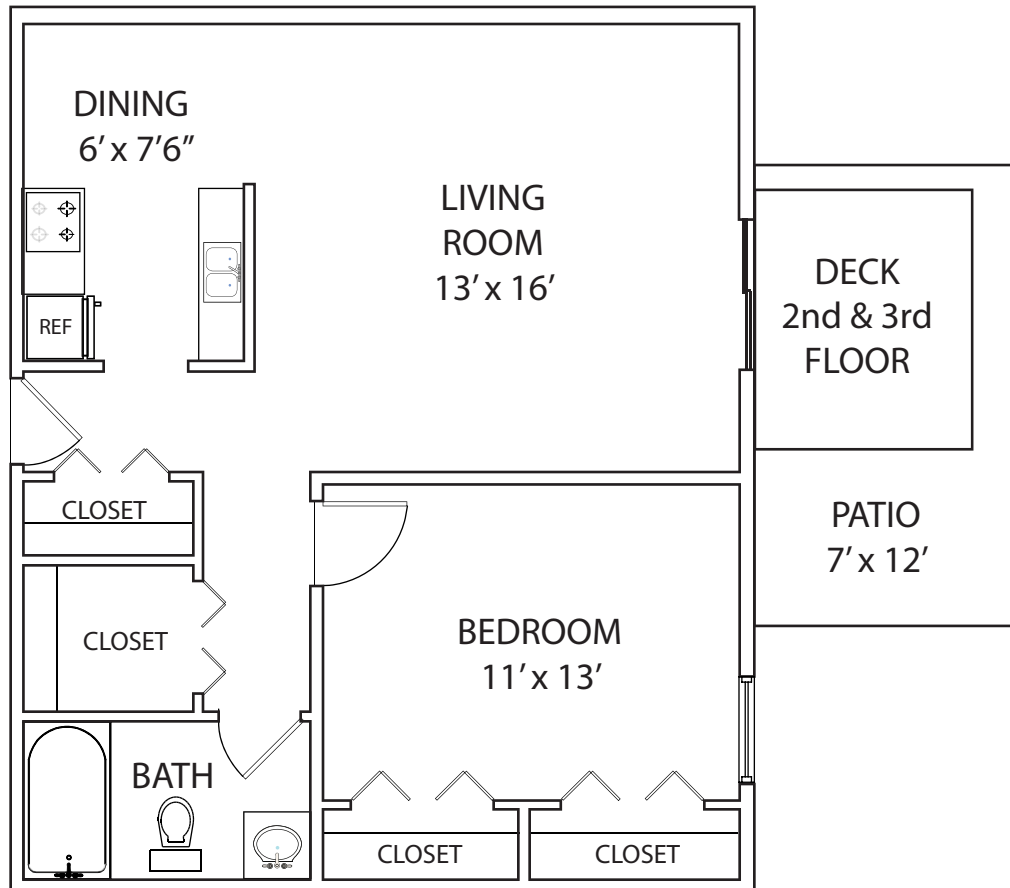

One Bedroom

Crestwood Village South
8801 Madison Avenue
Indianapolis, IN 46227

(317) 888-7973

Crestwood-Living.com

* Room sizes and dimensions are approximate.