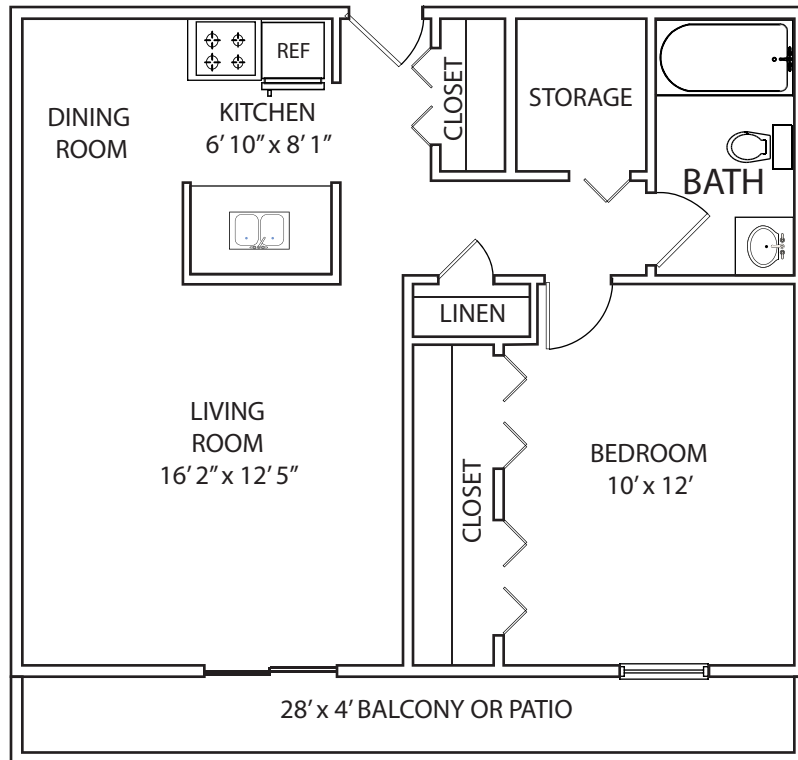

One Bedroom

Crestwood Village North
9225 Garrison Drive
Indianapolis, IN 46240

(317) 844-9994

Crestwood-Living.com

* Room sizes and dimensions are approximate.