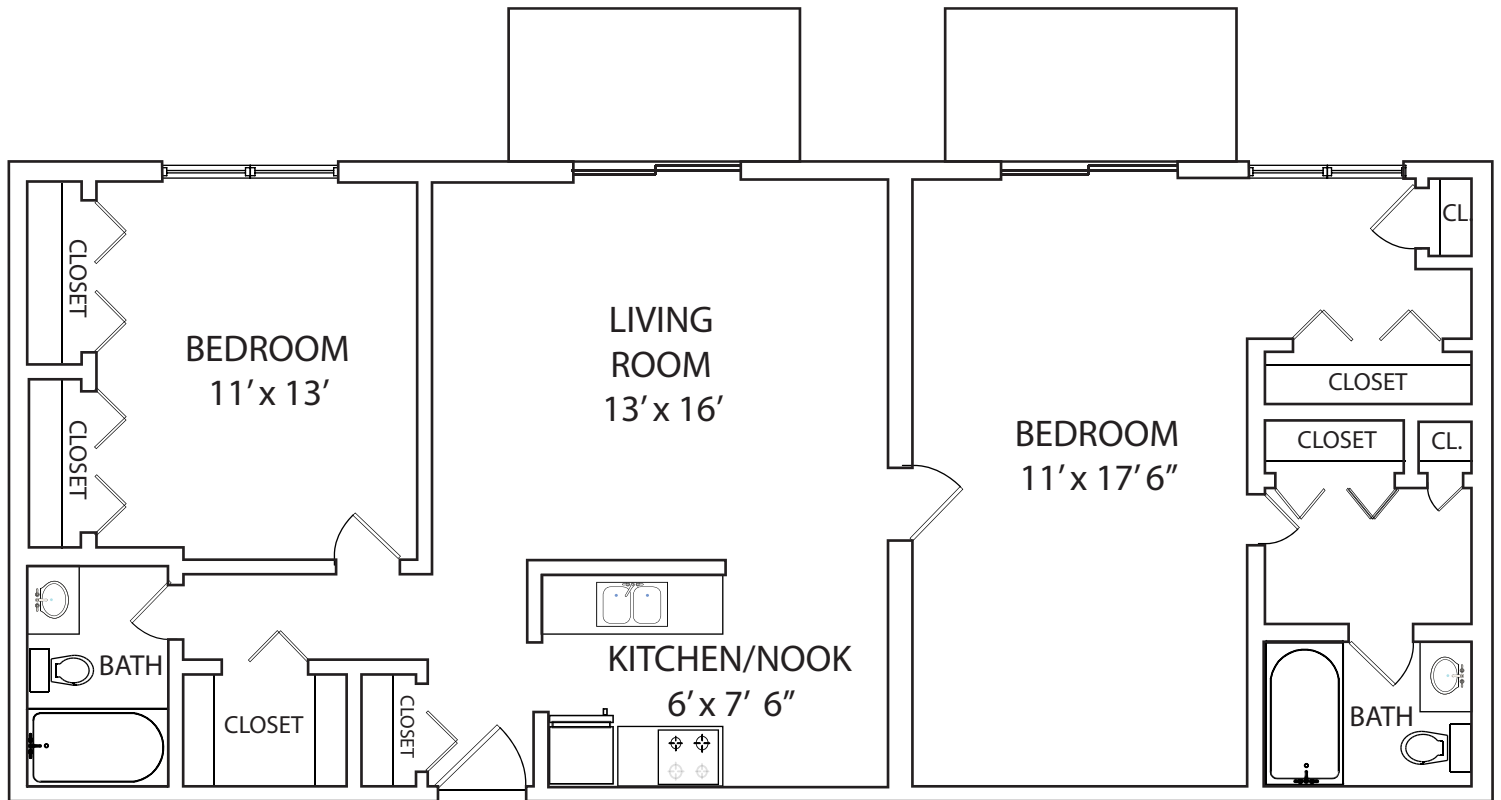

Two Bedroom

Crestwood Village East
1123 N. Edmondson Ave.
Indianapolis, IN 46219

(317) 356-4173

Crestwood-Living.com

* Room sizes and dimensions are approximate.