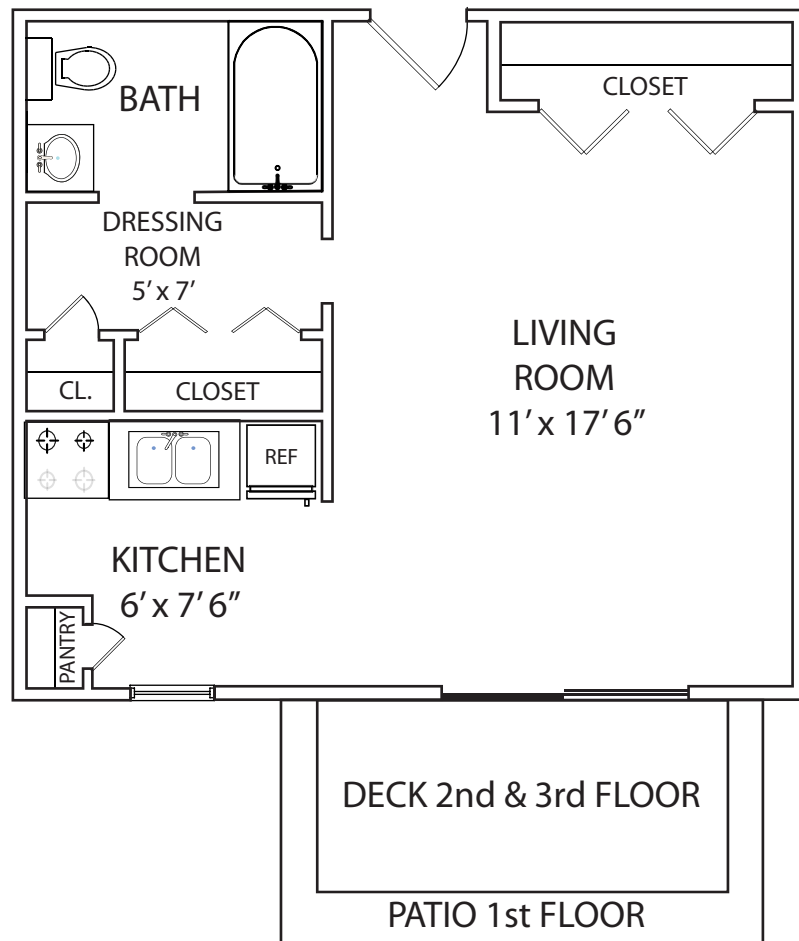

Studio Apartment

Crestwood Village East
1123 N. Edmondson Ave.
Indianapolis, IN 46219

(317) 356-4173

Crestwood-Living.com

* Room sizes and dimensions are approximate.