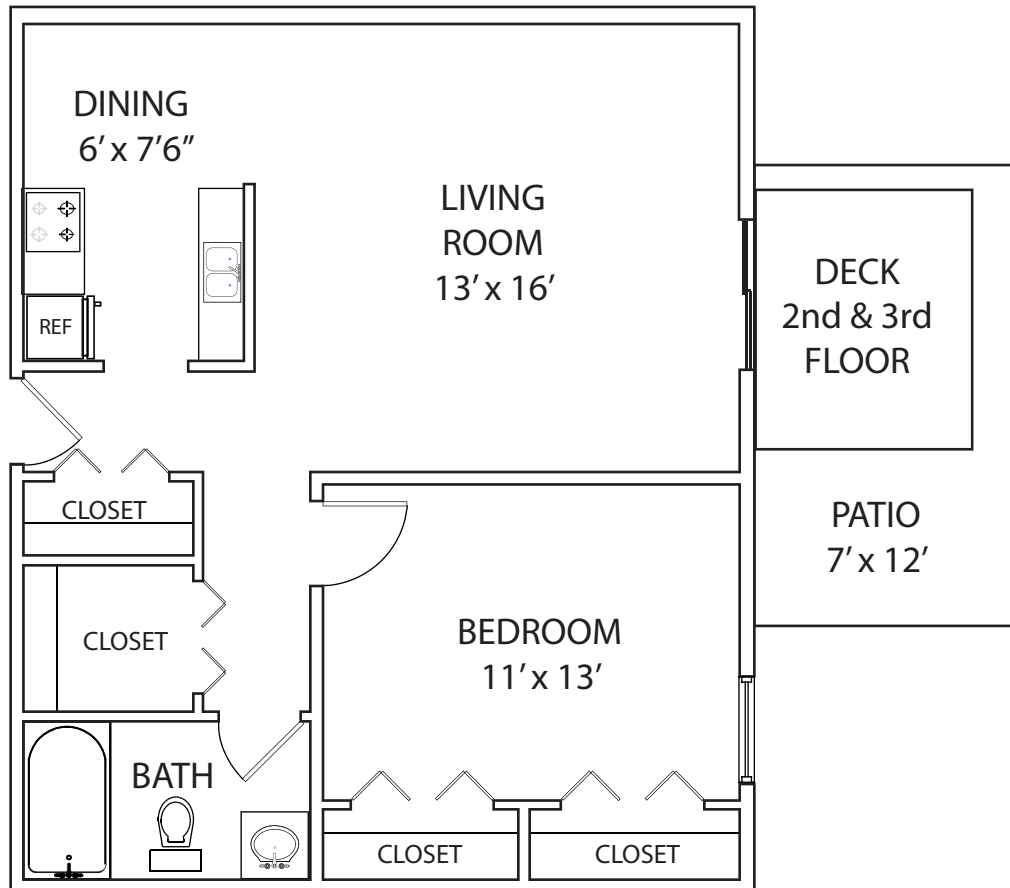

One Bedroom

Crestwood Village East
1123 N. Edmondson Ave.
Indianapolis, IN 46219

(317) 356-4173

Crestwood-Living.com

* Room sizes and dimensions are approximate.